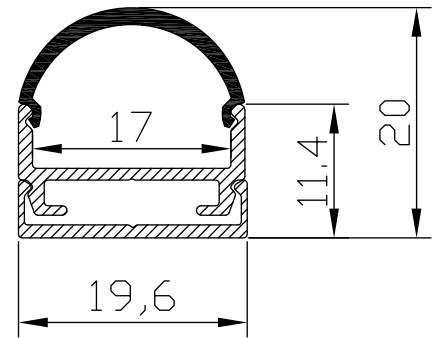

Color 

Unit: mm

Features:

1. Model: HL-BAPL010
2. Material: AL6063+PC/PMMA
3. Surface: Anodized/Painting
4. Lighting source width: 17mm
5. Length: 4m/max
6. Installation: For offices / conference rooms / supermarkets / home lighting application.

Accessory:

End Cap

Aluminum Profile

Alu Profile (Back)

Cover

Installation: